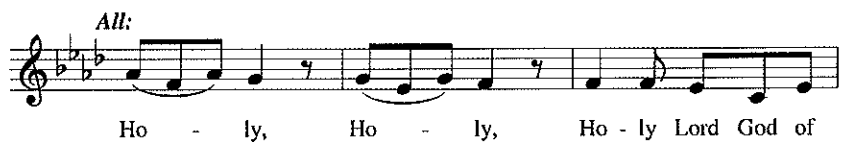

Holy

J. Christopher Pardini